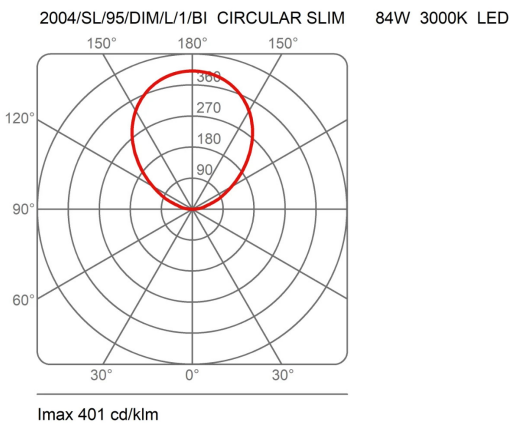

Circular Slim

Ø 95 cm

Emiliana Martinelli

colors

Typology Pendant
Utilisation Indoor

230V 75 W 9636 lm

indirect light

Hanging lamp, indirect light, painted aluminium. Electronic dimmable Push/Dali driver inside in the canopy. Available in three sizes.

Available on request with dynamic white LED.

Family Circular Slim
 Typology Pendant
 Utilisation Indoor

Dimensions

Height 3 cm
 Diameter 95 cm
 Power supply cable length 400 cm
 Weight 3.8 Kg

Materials

Structure aluminium Diffuser methacrylate
 Canopy aluminium

Voltage	230V	Watt	75 W
Power unit	Included	Lumen	9636 lm
Mounting Power Supply	External	CRI	>80
		Duration	50000 h
Power supply	Electronic power supply	CCT	3000 K
Dimming	Push	Energy class	E
	Dali2		

Certifications

EcoLabel

Photometric curves

Colour variant code

2004/SL/95/DIM/L/1/BI

White

2004/SL/95/DIM/L/1/AU

Pearl Gold

Gallery